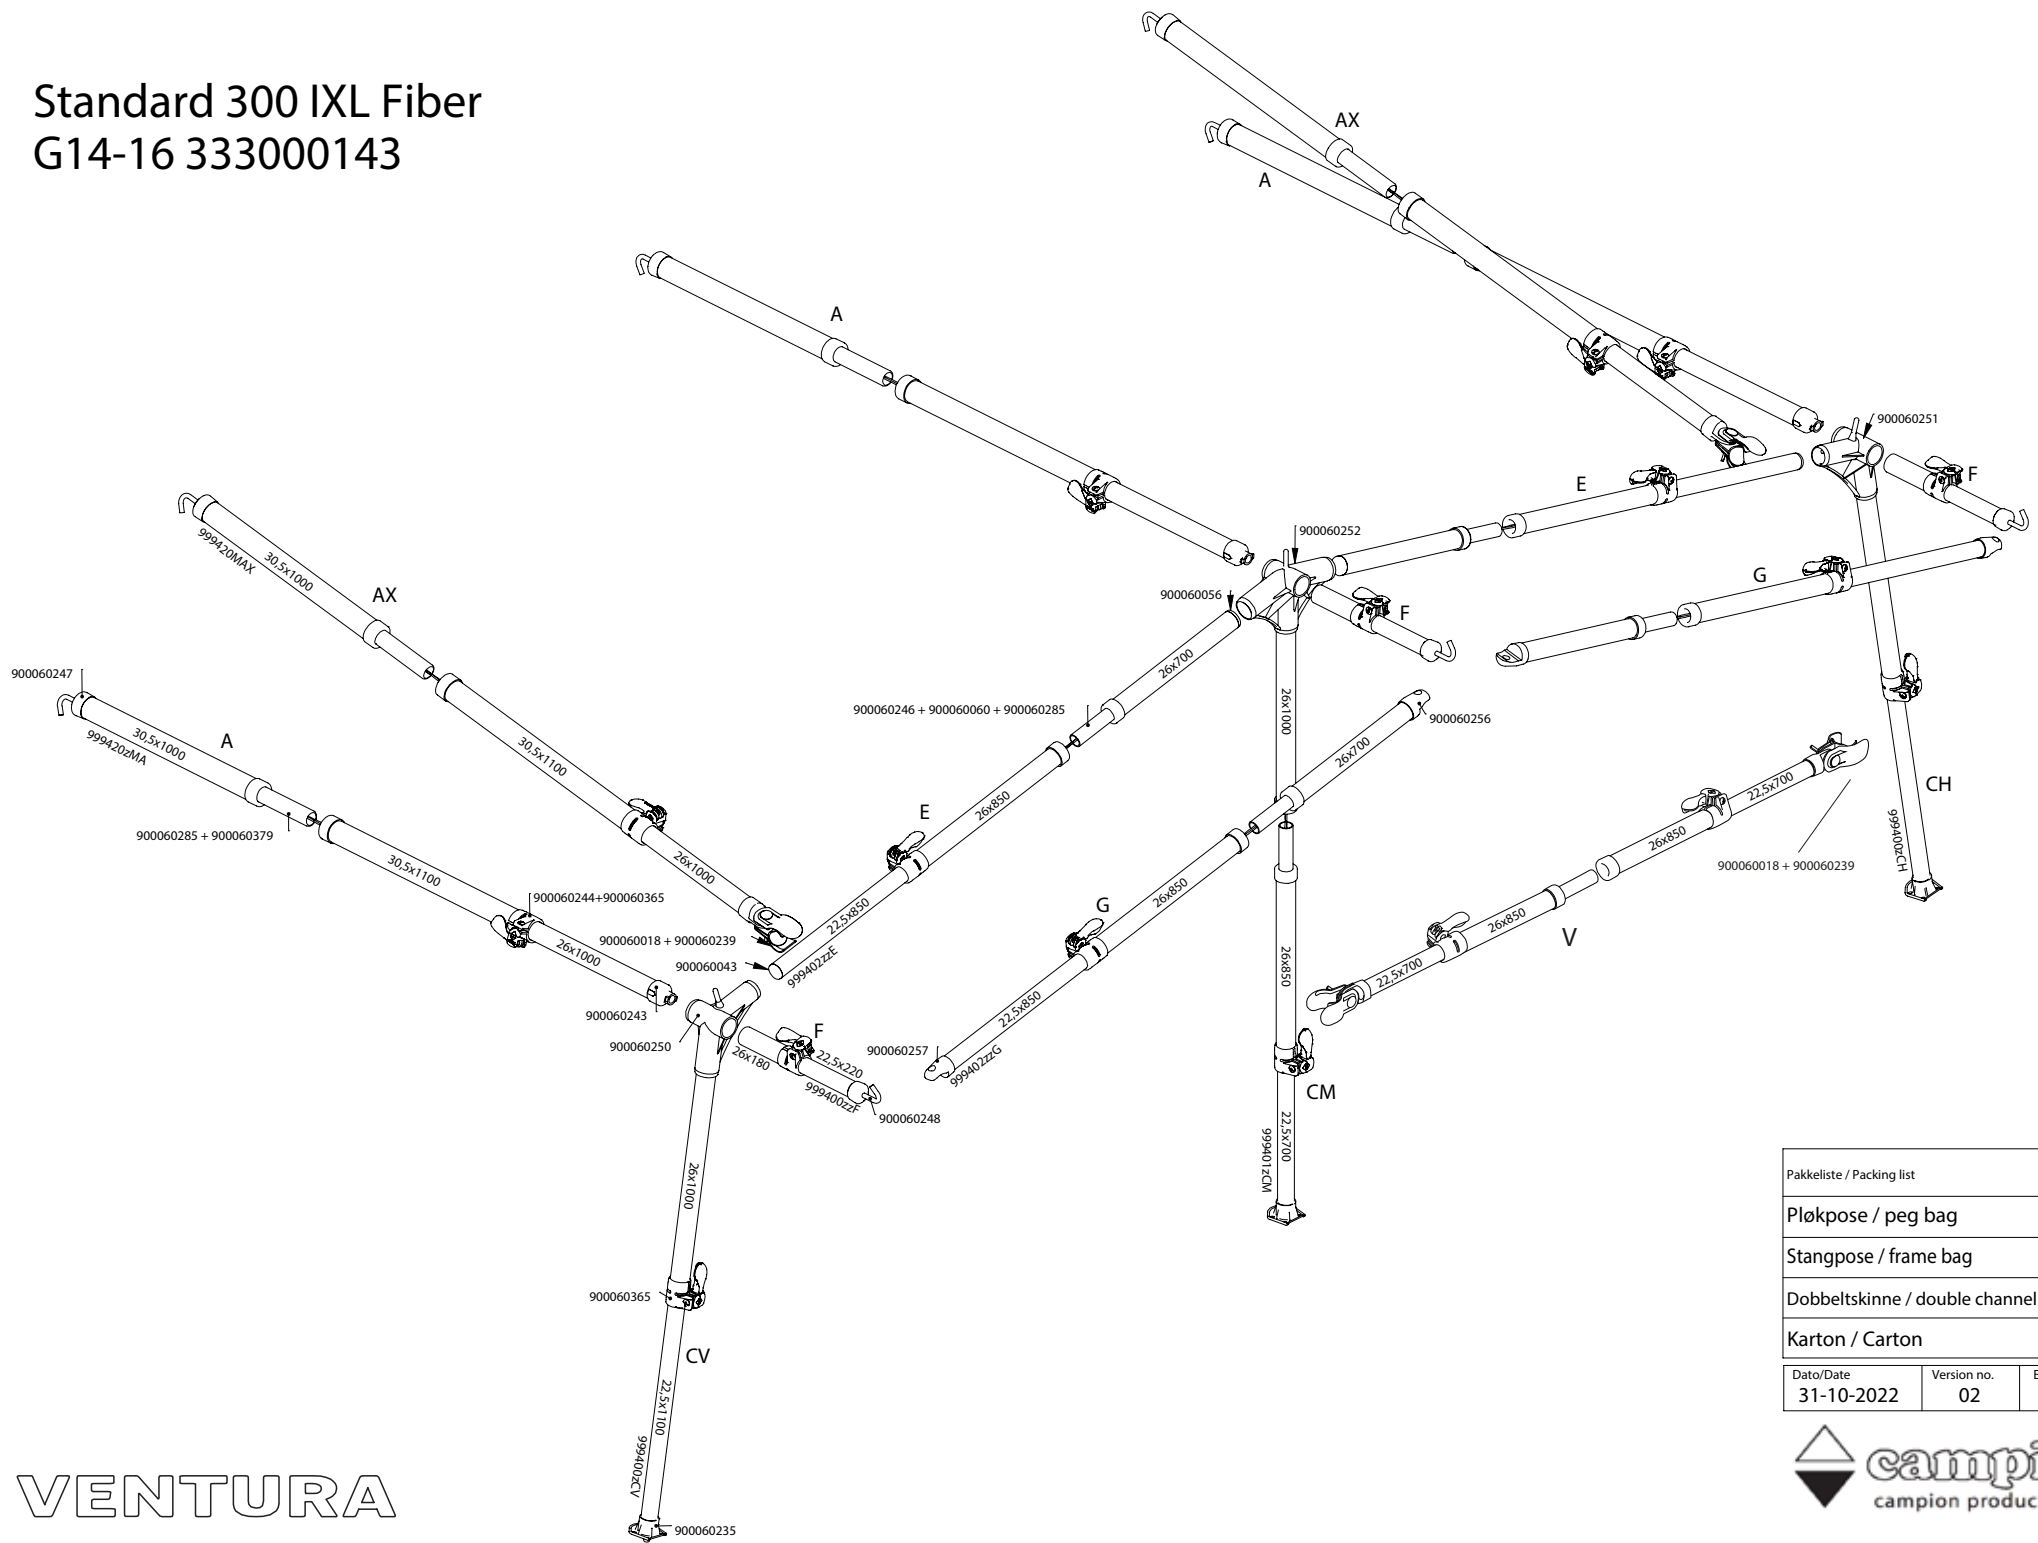

# Standard 300 IXL Fiber G14-16 333000143

Pakkeliste / Packing list	Stk. / Qty.	
Pløkkepose / peg bag	3	
Stangpose / frame bag	1	
Dobbeltskinne / double channel	1	
Karton / Carton	Medium	
Dato/Date	Version no.	Enheder/Units
31-10-2022	02	mm

VENTURA