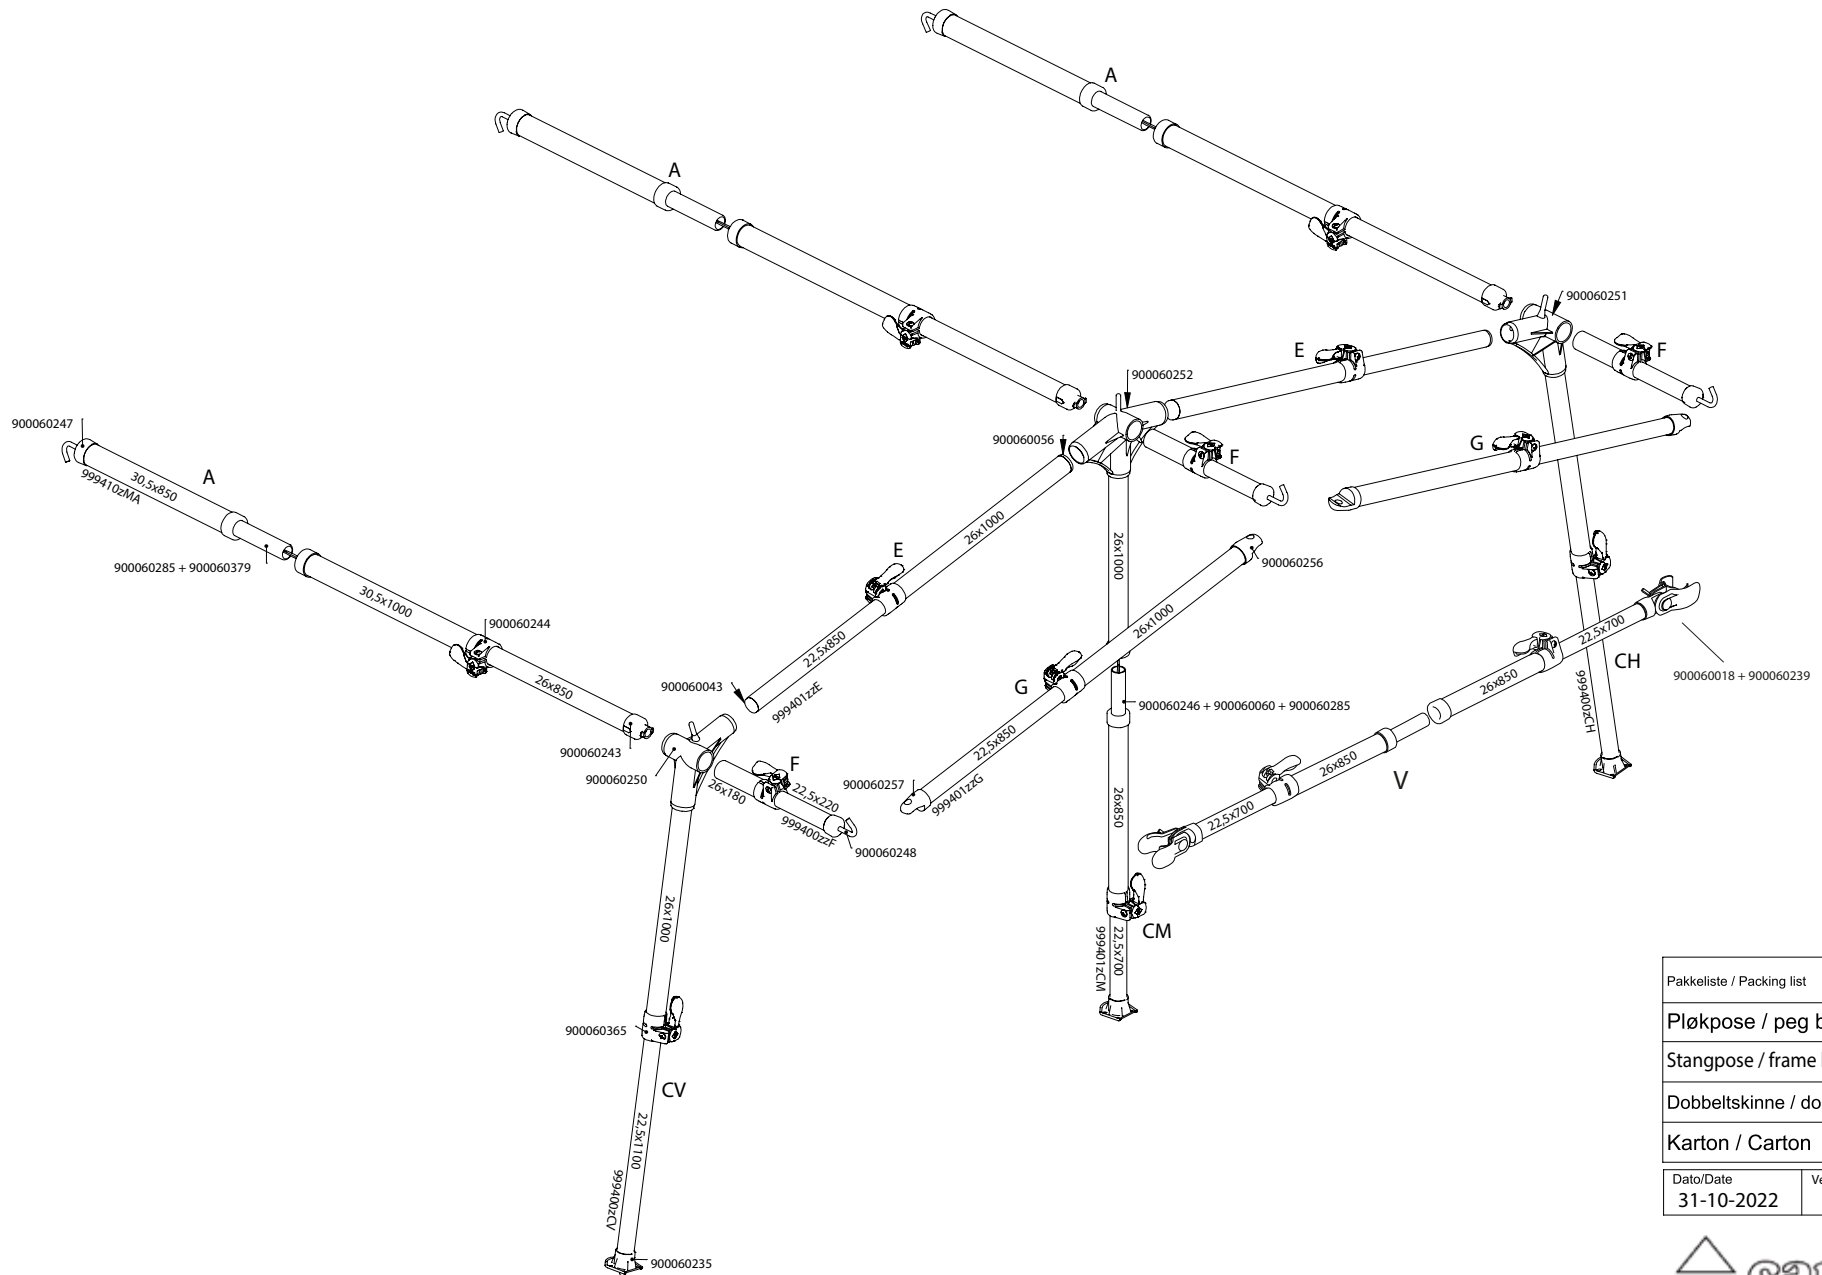

Standard 250 IXL Fiber G10-13 336000103

Pakkelliste / Packing list	Stk. / Qty.	
Pløkkepose / peg bag	3	
Stangpose / frame bag	1	
Dobbeltskinne / double channel	1	
Karton / Carton	Small	
Dato/Date	Version no.	Enheder/Units
31-10-2022	02	mm

VENTURA