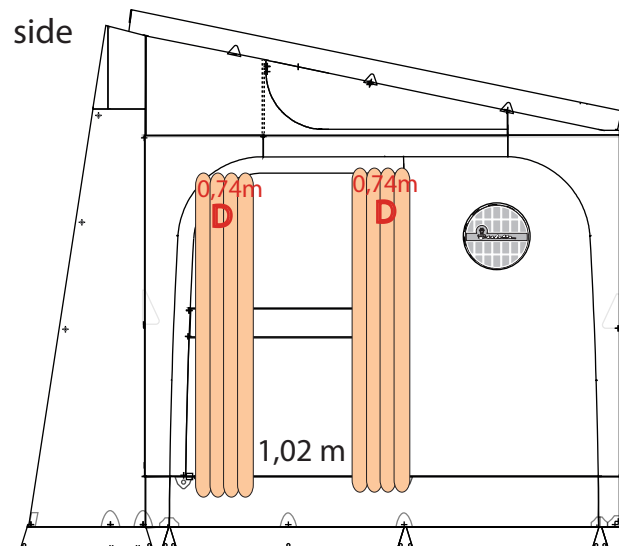

side 240/300

F F
0,85m 0,85m

209002702 – Isabella Buddy Front Panel 270

209003202 – Isabella Buddy Front Panel 320

710655320 - Curtain set - Isabella Buddy Cube Creme 270+320

8 pcs

front

side