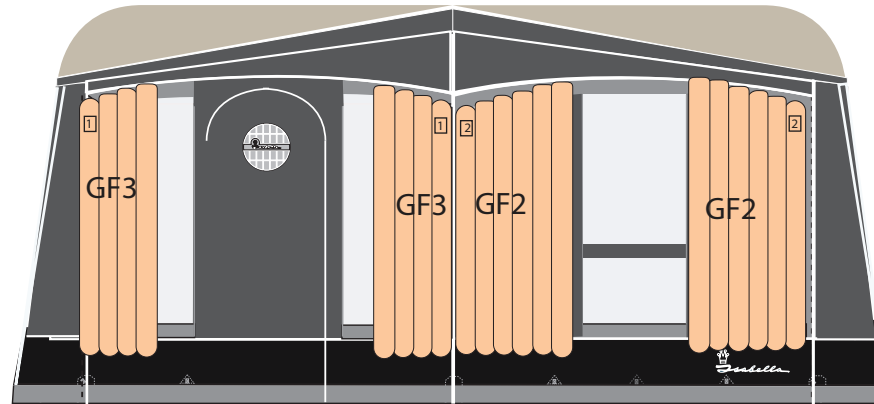

Isabella Sewn ready Standard Curtains

SUN SHINE PLUS G13-G16

SUN SHINE PLUS G18-G20

SUN SHINE PLUS G21-G22

Curtain set-Sun Shine Plus sewn ready

FORUM
G18 - G20

Front
G18 - G20

Side