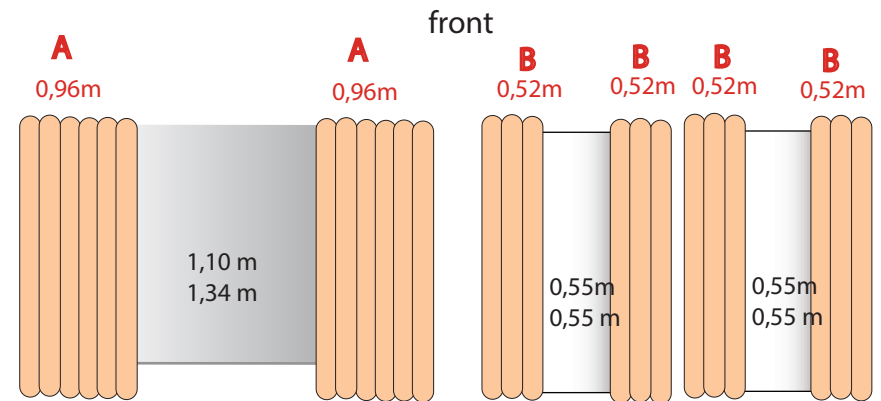

Isabella Sewn ready Standard Curtains

SUN SHINE PLUS G13-G16

SUN SHINE PLUS G18-G20

SUN SHINE PLUS G21-G22

Curtain set-Sun Shine Plus sewn ready

FORUM
G18 - G20

Front
G18 - G20

Side