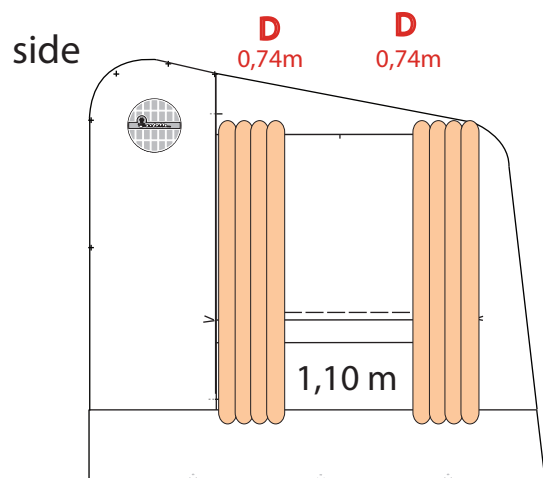

- 166003001 Isabella Air Cirrus North 300
- 166004000 Isabella Air Cirrus North 400
- 166103004 Isabella Air Cirrus Coast 300 (M)
- 166104004 Isabella Air Cirrus Coast 400

710203555

Curtain set - Isabella Air Cirrus 300/400 Cube Creme II