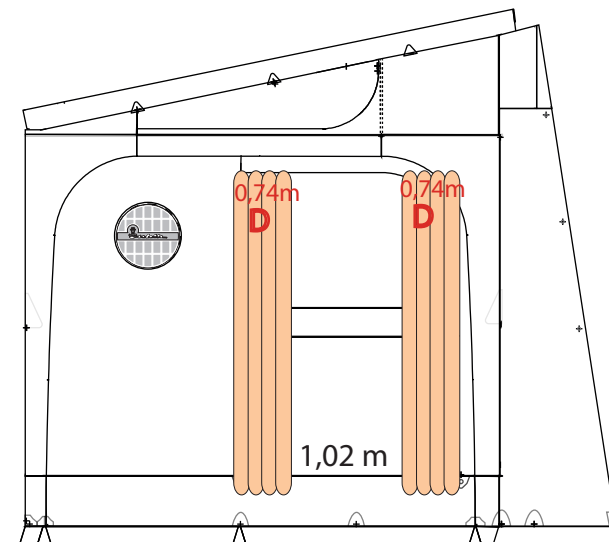

side

710655420 Curtain set - Isabella Buddy Cube Creme 370/420 8 pcs

209003702 – Isabella Buddy Front Panel 370

209004202 – Isabella Buddy Front Panel 420

front

side

side

- 166003001 Isabella Air Cirrus North 300
- 166004000 Isabella Air Cirrus North 400
- 166103004 Isabella Air Cirrus Coast 300 (M)
- 166104004 Isabella Air Cirrus Coast 400