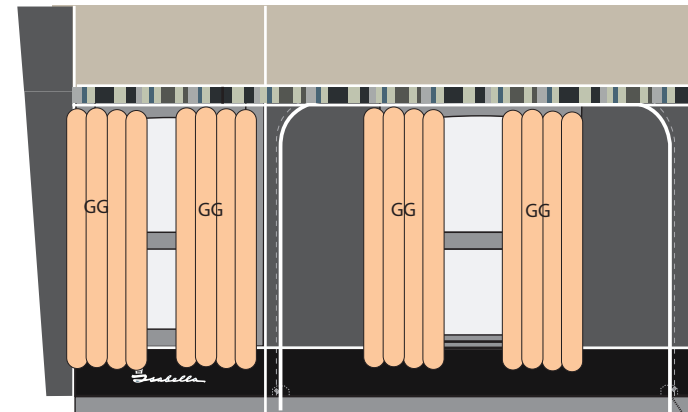

Isabella Sewn ready Standard Curtains

SUN SHINE PLUS G13-G16

SUN SHINE PLUS G18-G20

SUN SHINE PLUS G21-G22

Curtain set-Sun Shine Plus sewn ready

FORUM
G18 - G20

Front
G18 - G20

Side

Partition wall

Side

FORUM

G21 - G23

Front

G21 - G23

Side

Partition wall