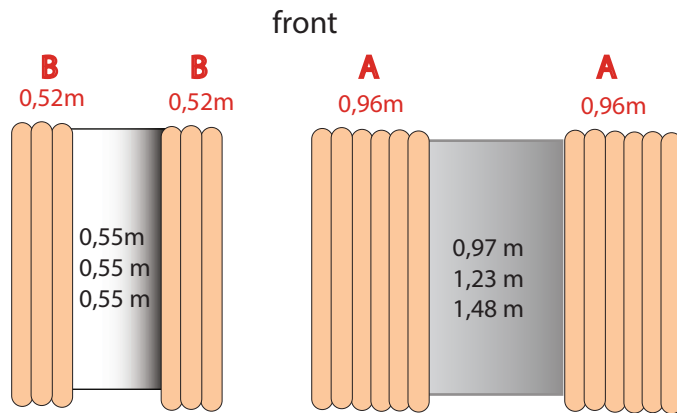

SUN SHINE PLUS G18-G20