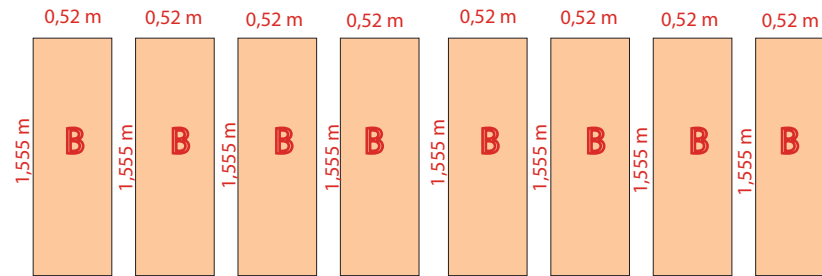

Isabella Sewn ready Standard Curtains

SUN SHINE PLUS G13-G16

SUN SHINE PLUS G18-G20

SUN SHINE PLUS G21-G22

Curtain set-Sun Shine Plus sewn ready

FORUM
G18 - G20

Front
G18 - G20

Side