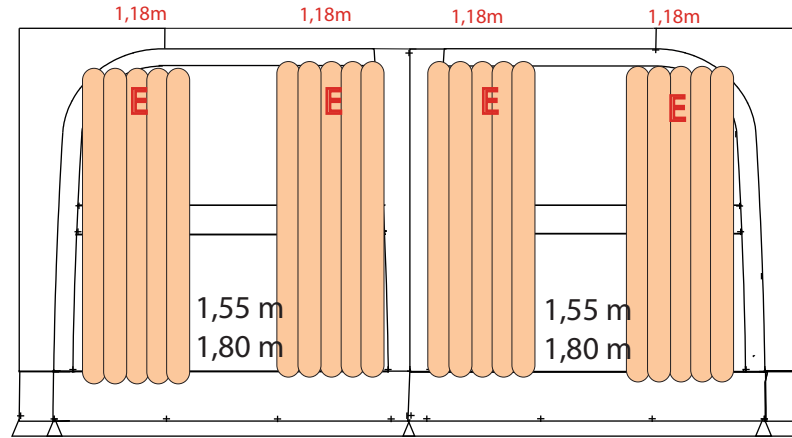

side

710655420 Curtain set - Isabella Buddy Cube Creme 370/420 8 pcs

209003702 – Isabella Buddy Front Panel 370

209004202 – Isabella Buddy Front Panel 420

front

side

side

- 166003001 Isabella Air Cirrus North 300
- 166004000 Isabella Air Cirrus North 400
- 166103004 Isabella Air Cirrus Coast 300 (M)
- 166104004 Isabella Air Cirrus Coast 400