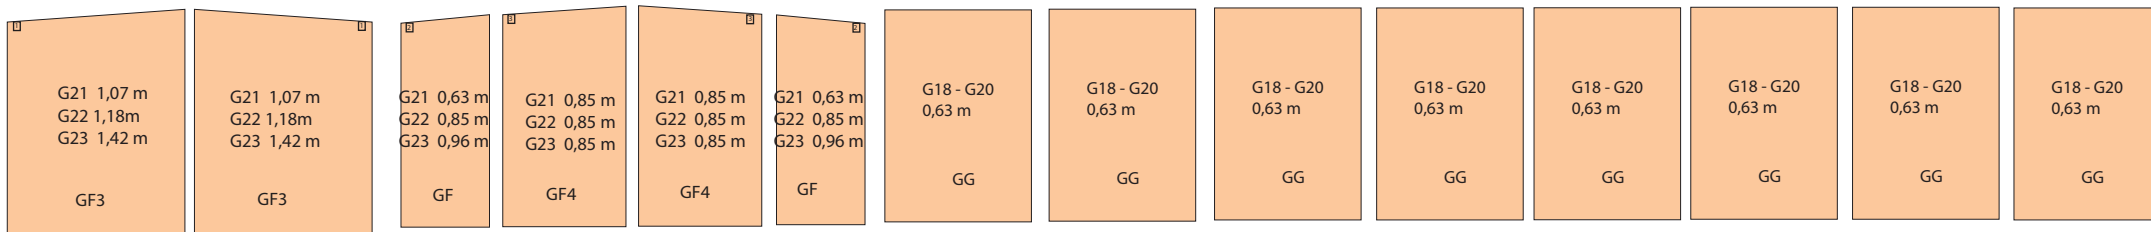

Isabella Sewn ready Standard Curtains

SUN SHINE PLUS G13-G16

SUN SHINE PLUS G18-G20

SUN SHINE PLUS G21-G22

Curtain set-Sun Shine Plus sewn ready

FORUM
G18 - G20

Front
G18 - G20

Side

Partition wall

Side

FORUM

G21 - G23

Front

G21 - G23

Side

Partition wall