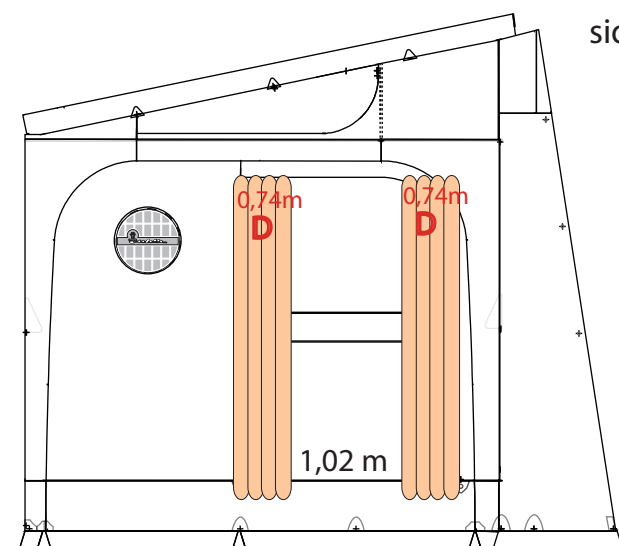

side 240/300

F F
0,85m 0,85m

209002702 – Isabella Buddy Front Panel 270

209003202 – Isabella Buddy Front Panel 320

710655320 - Curtain set - Isabella Buddy Cube Creme 270+320

8 pcs

front

side