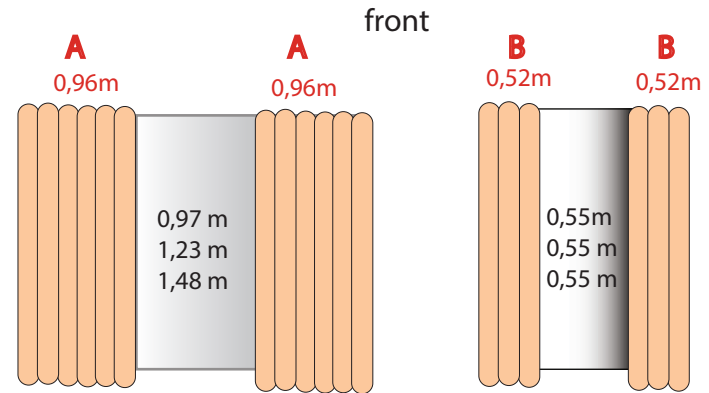

SUN SHINE PLUS G18-G20