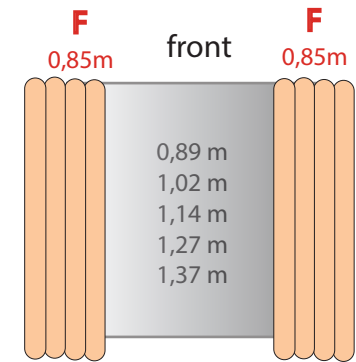

Capri Coast 1143xxxx4
Capri North 1142xxxx7
G19-G22 standard 12

Ambassador Dawn1053xxxx9
G19-G23 standard 12

Commodore Coast 1247xxxx4
Commodore North 1245xxxx9
G19-G23 standard 12

Commodore Dawn 1246xxxx9
G19-G23 standard 12