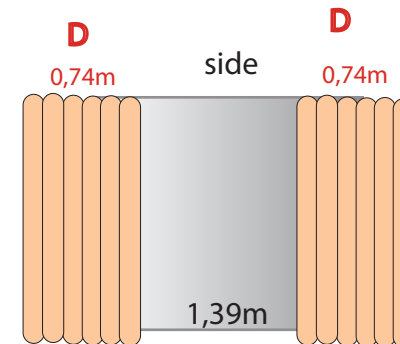

Capri Coast 1143xxxx4
Capri North 1142xxxx7
Capri North Hymer/Eriba Touring 1142xxxx7
G10-G12 standard 6

Magnum Flint 164703409
standard 6