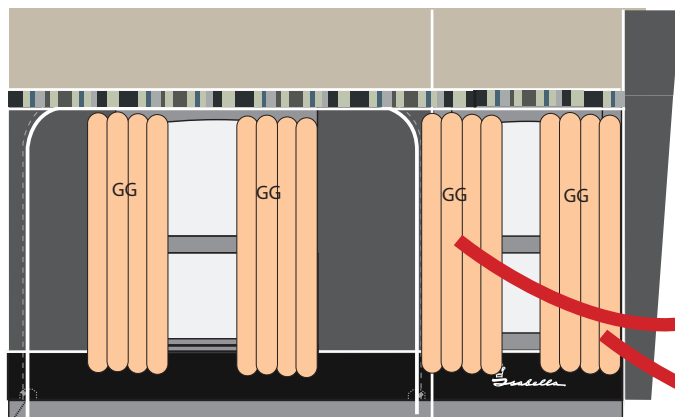

Isabella Sewn ready Standard Curtains

SUN SHINE PLUS G13-G16

SUN SHINE PLUS G18-G20

SUN SHINE PLUS G21-G22

Curtain set-Sun Shine Plus sewn ready

FORUM
G18 - G20

Front
G18 - G20

Side

Partition wall

Side

FORUM

G21 - G23

Front

G21 - G23

Side

Partition wall