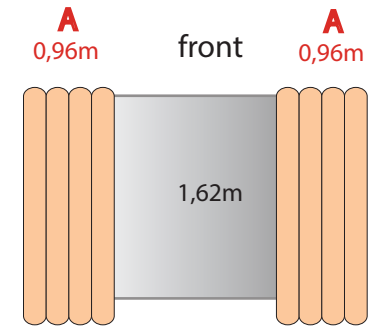

Penta 1093*, 1094*
G 18 1x standard 8
2x standard 2