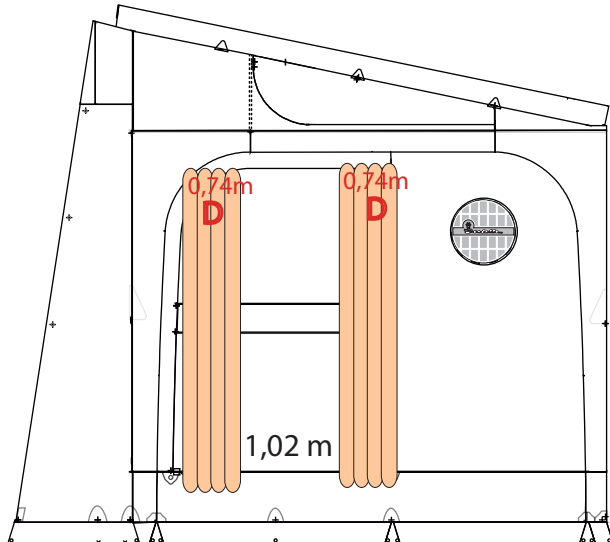

side

710655420 Curtain set - Isabella Buddy Cube Creme 370/420 8 pcs

209003702 – Isabella Buddy Front Panel 370

209004202 – Isabella Buddy Front Panel 420

front

side

side

- 166003001 Isabella Air Cirrus North 300
- 166004000 Isabella Air Cirrus North 400
- 166103004 Isabella Air Cirrus Coast 300 (M)
- 166104004 Isabella Air Cirrus Coast 400