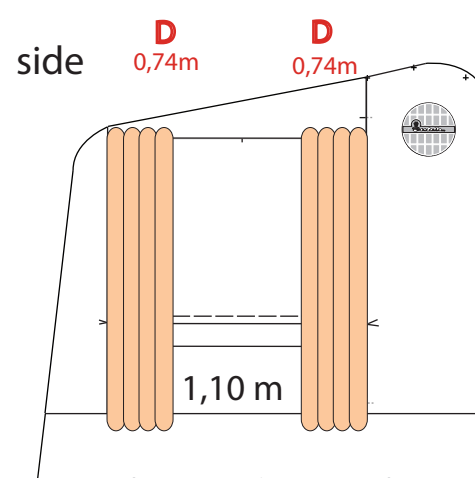

- 166003001 Isabella Air Cirrus North 300
- 166004000 Isabella Air Cirrus North 400
- 166103004 Isabella Air Cirrus Coast 300 (M)
- 166104004 Isabella Air Cirrus Coast 400

710203555

Curtain set - Isabella Air Cirrus 300/400 Cube Creme II