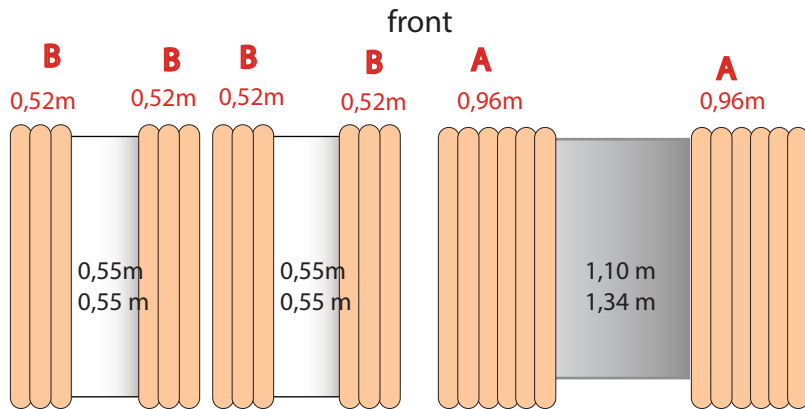

Isabella Sewn ready Standard Curtains

SUN SHINE PLUS G13-G16

SUN SHINE PLUS G18-G20

SUN SHINE PLUS G21-G22

Curtain set-Sun Shine Plus sewn ready

FORUM
G18 - G20

Front
G18 - G20

Side