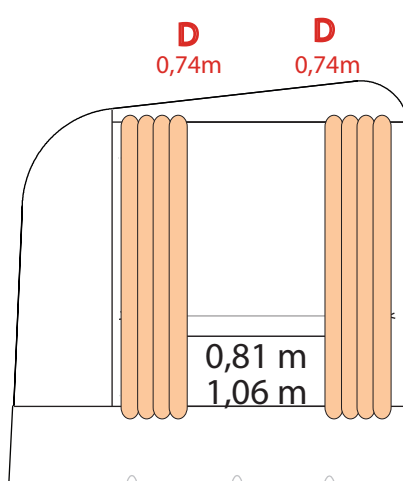

- 166003001 Isabella Air Cirrus North 300
- 166004000 Isabella Air Cirrus North 400
- 166103004 Isabella Air Cirrus Coast 300 (M)
- 166104004 Isabella Air Cirrus Coast 400

710203555

Curtain set - Isabella Air Cirrus 300/400 Cube Creme II