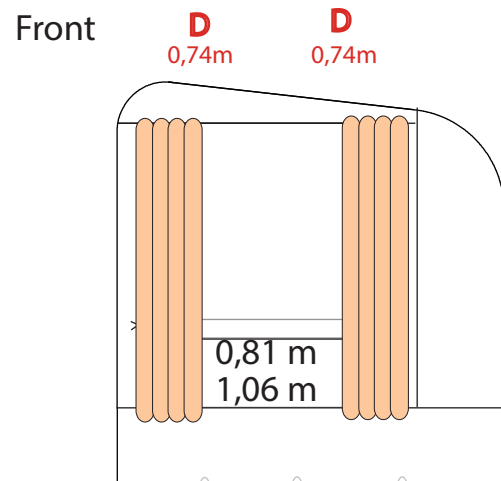

- 166003001 Isabella Air Cirrus North 300
- 166004000 Isabella Air Cirrus North 400
- 166103004 Isabella Air Cirrus Coast 300 (M)
- 166104004 Isabella Air Cirrus Coast 400

710203555

Curtain set - Isabella Air Cirrus 300/400 Cube Creme II