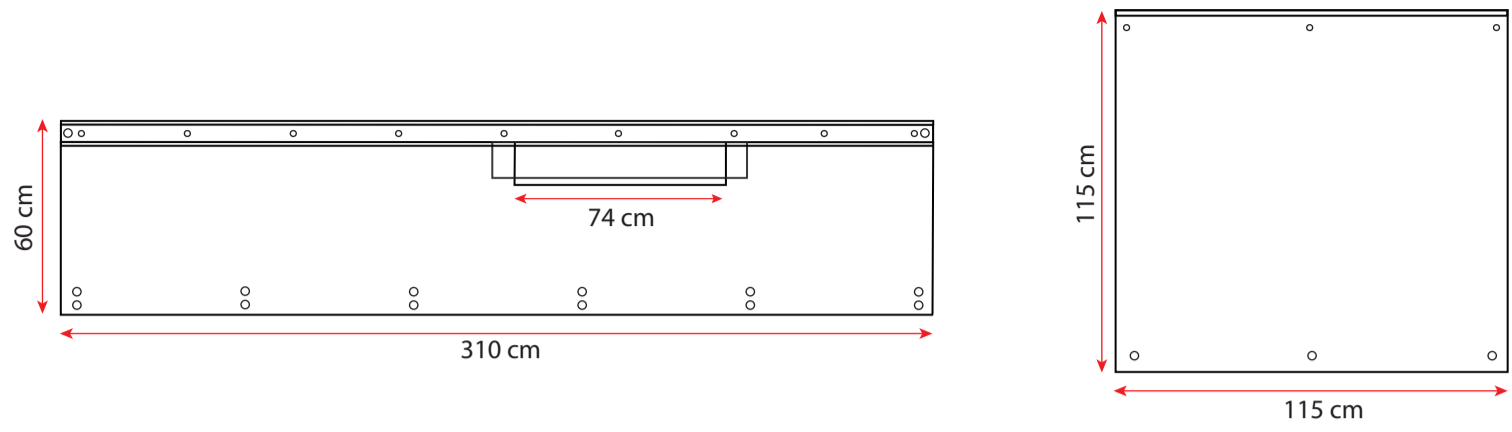

473000081

Draught Skirt T@B L400 TD Sun Canopy (service)

473000082

Draught skirt Hymer/Eriba Touring one size

473000083

Draught Skirt Campervan small

**473000084**  
Draught Skirt Campervan

**473000085**  
Draught Skirt Motorhome